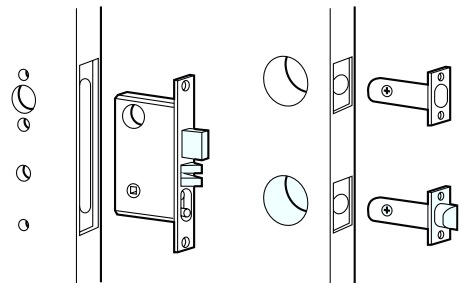

Mortise Lock

Tubular Lock