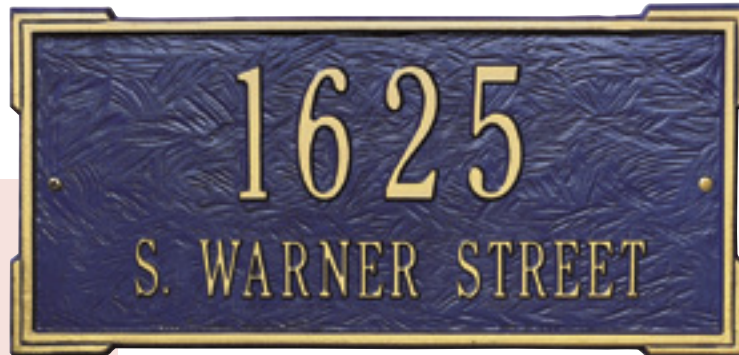

Roanoke

ESTATE—23.5" x 9"

Wall One Line Version 1019 $179.00
Line 1 holds up to five 4.5" numbers
or seventeen 2" characters

Two Line Version 1020 $179.00
Line 1 holds up to five 4.5" numbers
Line 2 holds up to seventeen 2" characters

Lawn One Line Version 1121 $199.00
Line 1 holds up to five 4.5" numbers
or seventeen 2" characters

Two Line Version 1122 $199.00
Line 1 holds up to five 4.5" numbers
Line 2 holds up to seventeen 2" characters

STANDARD—16.63" x 7.88"

Wall One Line Version 1021 $89.00
Line 1 holds up to five 3" characters
or seventeen 1.25" characters

Two Line Version 1022 $89.00
Line 1 holds up to five 3" characters
Line 2 holds up to seventeen 1.25" characters

Shown in Dark Blue/Gold

Lawn One Line Version 1123 $109.00
Line 1 holds up to five 3" characters
or seventeen 1.25" characters

Two Line Version 1124 $109.00
Line 1 holds up to five 3" characters
Line 2 holds up to seventeen 1.25" characters

PETITE—9.125" x 3.125"

Wall One Line Version 1025 $39.00
Line 1 holds up to five 1.75" characters

Rolling Hills Plaques

GRAND—18" x 9"

Wall One Line Version 1119 $109.00
Line 1 holds up to five 4.5" numbers
or three 7" numbers

Two Line Version 1117 $109.00
Line 1 holds up to five 4.5" numbers
Line 2 holds up to seventeen 1.5" characters

Shown in Bronze/Gold

STANDARD—15" x 7.5"

Wall One Line Version 1120 $89.00
Line 1 holds up to five 4.5" numbers

Two Line Version 1118 $89.00
Line 1 holds up to five 3" characters
Line 2 holds up to seventeen 1.25" characters